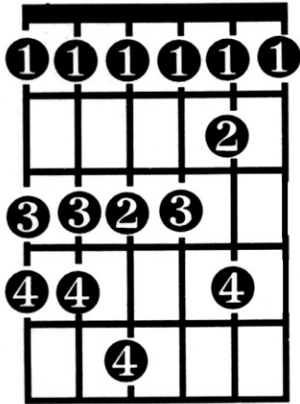

Guitar Scales

Minor Scale

Major Scale

Minor Pentatonic

Major Pentatonic

The major scale is made from the following intervals:
eg. C major.

T T S T T T S
C D E F G A B C

The minor scale is made from the following intervals:
eg. A minor.

T S T T S T T
A B C D E F G A

T = Tone = 2 Fret Gap S = Semitone = 1 Fret Gap