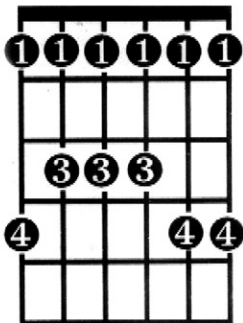

Guitar Scales

Minor Scale

Major Scale

Minor Pentatonic

Major Pentatonic

The major scale is made from the following intervals:
eg. C major.

T T S T T T S
C D E F G A B C

The minor scale is made from the following intervals:
eg. A minor.

T S T T S T T
A B C D E F G A

T = Tone = 2 Fret Gap S = Semitone = 1 Fret Gap