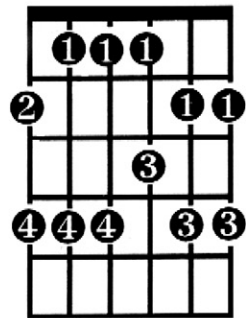

Guitar Scales

Minor Scale

Major Scale

Minor Pentatonic

Major Pentatonic

The major scale is made from the following intervals:
eg. C major.

T T S T T T S
C D E F G A B C

The minor scale is made from the following intervals:
eg. A minor.

T S T T S T T
A B C D E F G A

T = Tone = 2 Fret Gap S = Semitone = 1 Fret Gap