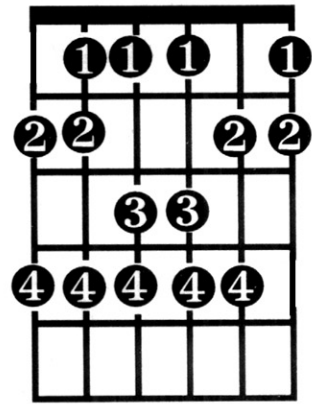

Guitar Scales

Minor Scale

Major Scale

Minor Pentatonic

Major Pentatonic

The major scale is made from the following intervals:
eg. C major.

T T S T T T S
C D E F G A B C

The minor scale is made from the following intervals:
eg. A minor.

T S T T S T T
A B C D E F G A

T = Tone = 2 Fret Gap S = Semitone = 1 Fret Gap